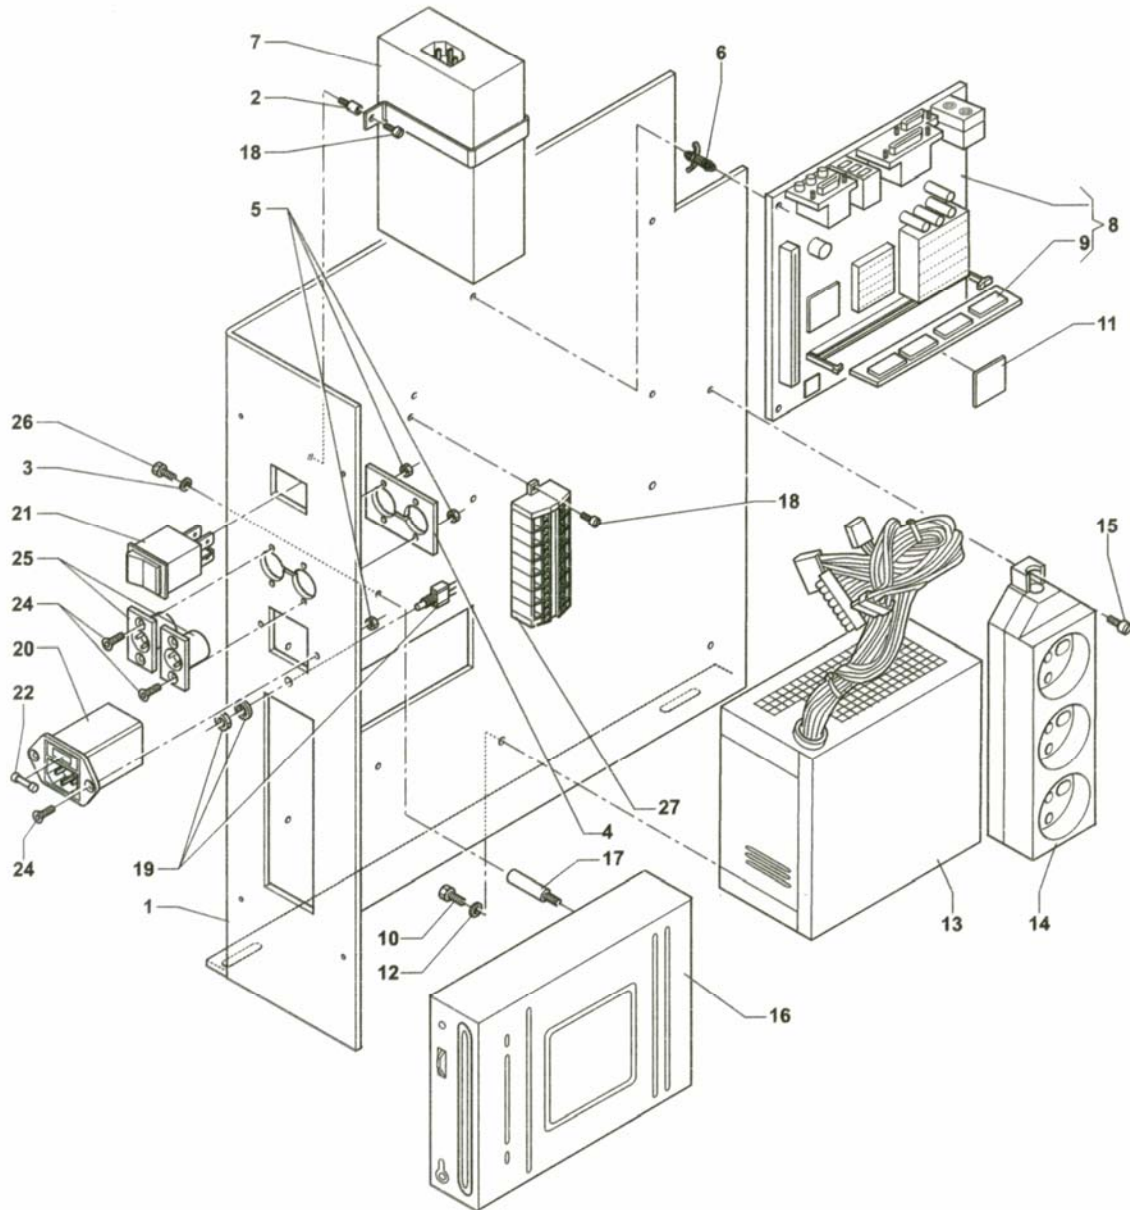

POWER AND COMPUTING UNIT

N.	CODE	DESCRIPTION	N.	CODE	DESCRIPTION	N.	CODE	DESCRIPTION
1	42SZ60606	PLATE	11	800300311	DISK ON MODULE	20	591020262	POWER PLUG
2	314231015	SPACER	12	325035004	* FLAT WASHER	21	513240419	THREE POSITIONS SWITCH (R)
3	325035003	* FLAT WASHER	13	800300610	COMPUTER POWER SUPPLY 230V	21	511242101	TWO POSITIONS SWITCH (C)
4	42DW55172	PLATE	13	800300620	COMPUTER POWER SUPPLY 115V	22	681006300	FUSE
5	321232003	* NUT	14	592025183	TABLE SOCKET	24	315231018	* SCREW
6	527006175	SPACER	15	314231034	* SCREW	25	591048620	PANEL PLUG
7	6160002631	MEAS. HEADS POWER SUPPLY (R)	16	800300510	CD ROM DRIVE	26	314231018	* SCREW
8	86SB75816	COMPUTER MOTHERBOARD	17	527035100	SPACER	27	86SB79311	CLAMP
9	800300326	RAM MEMORY	18	315231018	* SCREW			
10	314931051	* SELF-THREADING SCREW	19	531082351	BUTTON			

* Parts on the market

(R) Radio version only

(C) Cable version only

586-PU